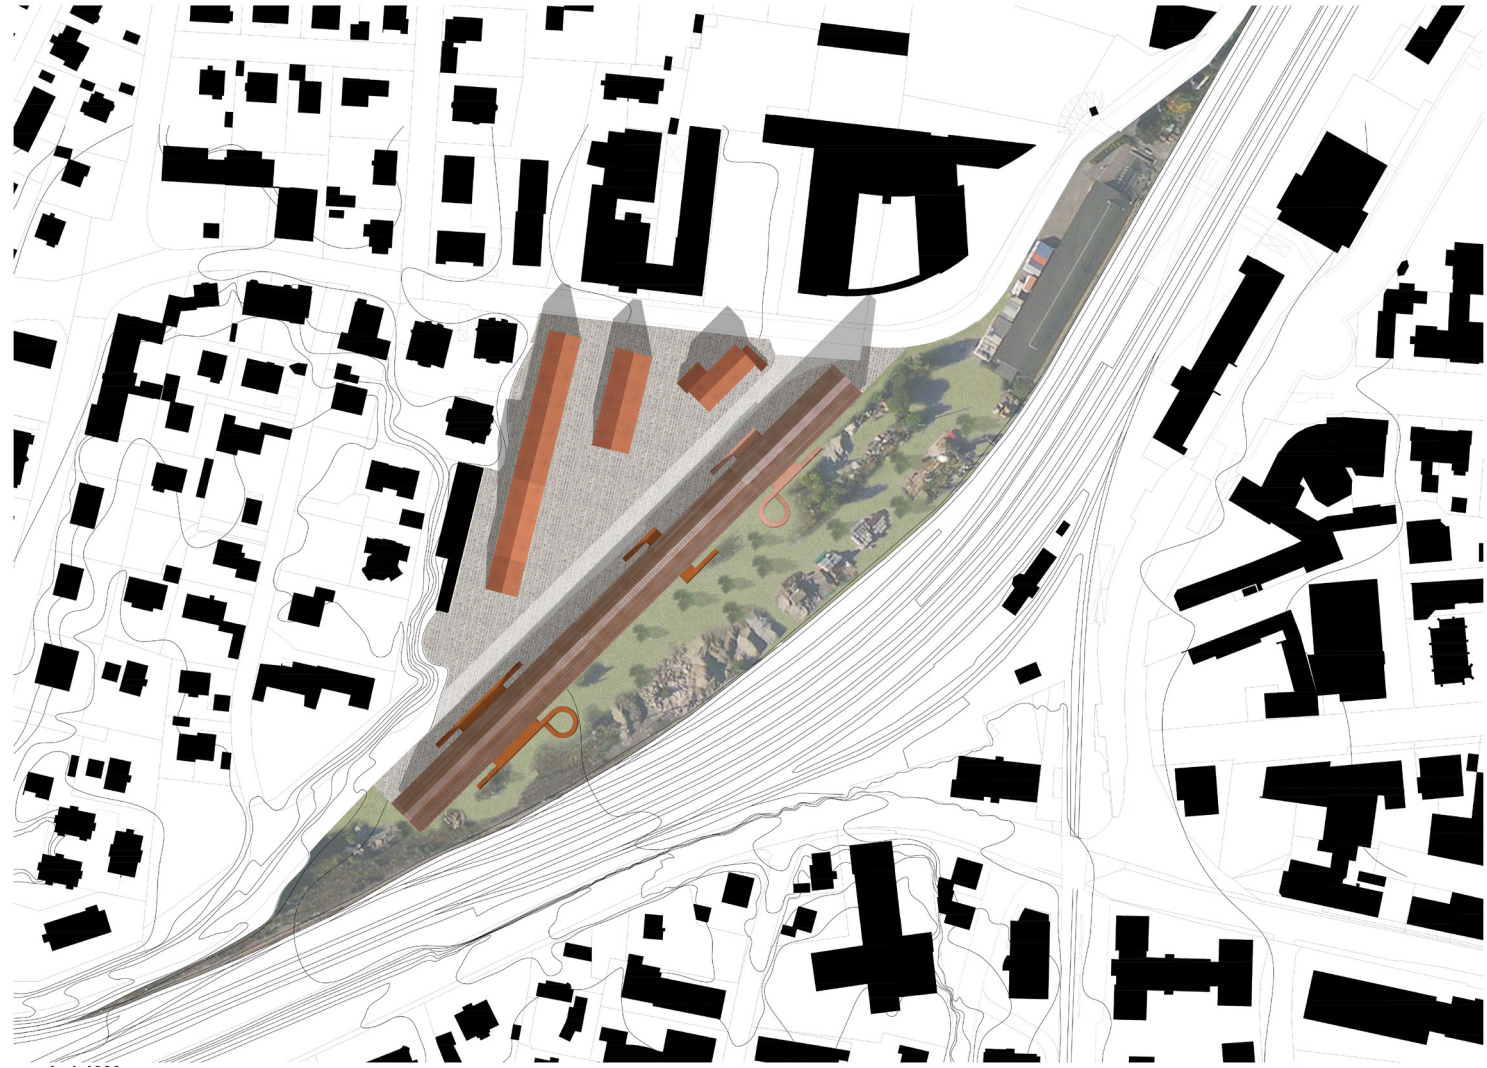

ROSICRUCIAN SYSTEM.

Structure (Symbolic) of the "Argha," or

"Arc." Also—

(Forms—exterior and interior—of the
"Ark of Noah," from the description of
Moses.)

Left

* Place of the "Escaped" Signs.

- | | | | | | | | | | | | | | | | |
|------------|-----------|-----------|--------------|---------|------------|----------|----------|------------|---------------|--------------|----------|------------|-------------|-------------|-----------|
| | | | | | | | | | | | | | | | |
| 1 Schuster | 2 Fischer | 3 Butcher | 4 Tuchmacher | 5 Weber | 6 Painters | 7 Müller | 8 Maurer | 9 Zimmerer | 10 Dachdecker | 11 Schneider | 12 Baker | 13 Sattler | 14 Schmiede | 15 Furrrier | 16 Gerber |

Level +14.40

Level +10.80

Level +7.20

Level +3.60

Level 0.00

Level -4.80

Level -8.20

+19.38

+14.40

+10.80

+7.20

+3.60

0.00

-4.80