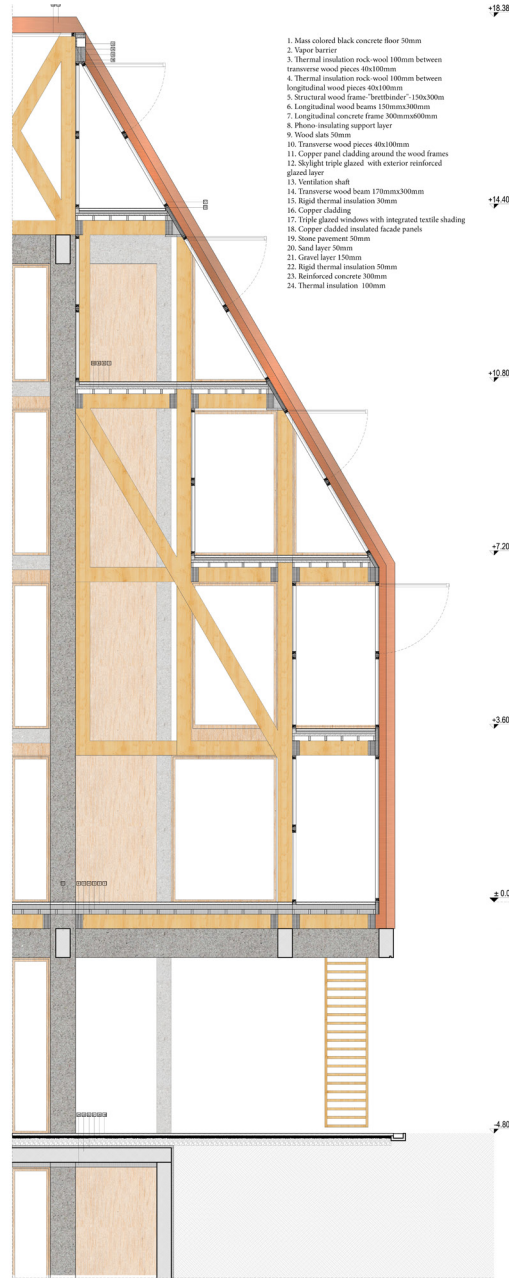

ROSICRUCIAN SYSTEM.

Structure (Symbolic) of the "Argha," or

"Arc." Also—

(Forms—exterior and interior—of the
"Ark of Noah," from the description of
Moses.)

Left

* Place of the "Escaped" Signs.

- | | | | | | | | | | | | | | | | |
|------------|-----------|-----------|--------------|---------|------------|----------|----------|------------|---------------|--------------|----------|------------|-------------|-------------|-----------|
| | | | | | | | | | | | | | | | |
| 1 Schuster | 2 Fischer | 3 Butcher | 4 Tuchmacher | 5 Weber | 6 Painters | 7 Müller | 8 Maurer | 9 Zimmerer | 10 Dachdecker | 11 Schneider | 12 Baker | 13 Sattler | 14 Schmiede | 15 Furrrier | 16 Gerber |

Level +14.40

Level +10.80

Level +7.20

Level +3.60

Level 0.00

Level -4.80

Level -8.20

+19.38

+14.40

+10.80

+7.20

+3.60

0.00

-4.80