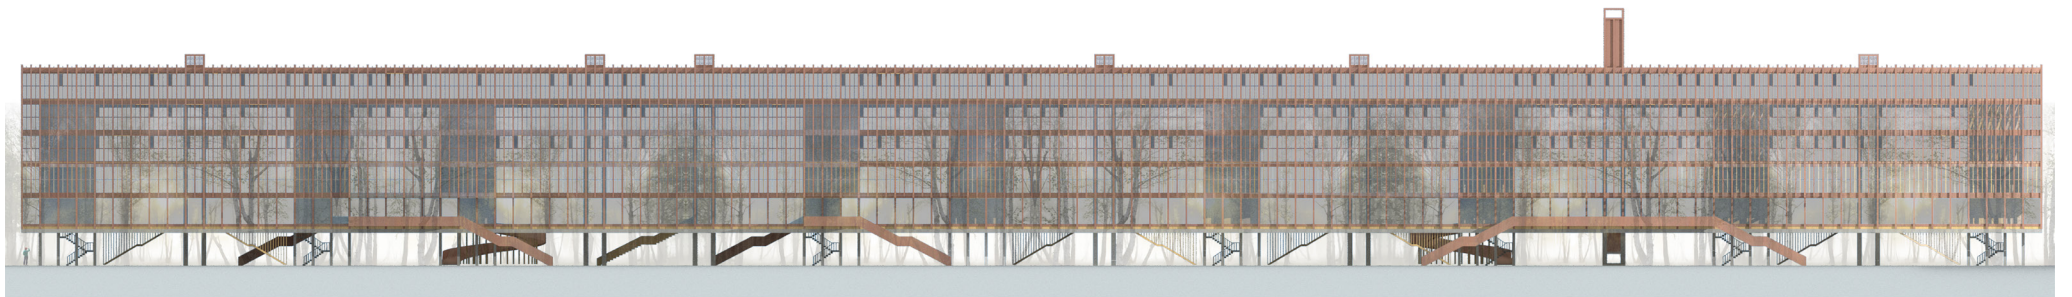

AlpArk

Centre for the preservation and promotion of traditional Alpine Culture

Traunstein and the site of the project

The project

a b c d e

MYSTERIUM.

LUGDANI BATAVORUM.
(Engraved in the year 1593.)

Forma exterior et interior

ROSICRUCIAN SYSTEM.

Structure (Symbolic) of the "Argha," or

"Arc." Also—

(Forms—exterior and interior—of the
"Ark of Noah," from the description of
Moses.)

Left

* Place of the "Escaped" Signs.

- | | | | | | | | | | | | | | | | |
|------------|-----------|-----------|--------------|---------|------------|----------|----------|------------|---------------|--------------|----------|------------|-------------|-------------|-----------|
| | | | | | | | | | | | | | | | |
| 1 Schuster | 2 Fischer | 3 Butcher | 4 Tuchmacher | 5 Weber | 6 Painters | 7 Müller | 8 Maurer | 9 Zimmerer | 10 Dachdecker | 11 Schneider | 12 Baker | 13 Sattler | 14 Schmiede | 15 Furrrier | 16 Gerber |

Level +14.40

Level +10.80

Level +7.20

Level +3.60

Level 0.00

Level -4.80

Level -8.20

+19.38