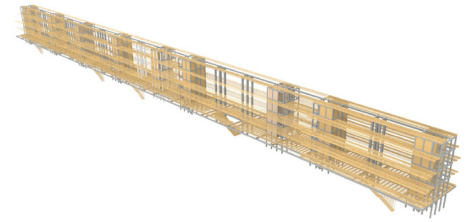

ROSICRUCIAN SYSTEM.

Structure (Symbolic) of the "Argha," or

"Arc." Also—

(Forms—exterior and interior—of the
"Ark of Noah," from the description of
Moses.)

Left

* Place of the "Escaped" Signs.

- | | | | | | | | | | | | | | | | |
|------------|-----------|-----------|--------------|---------|------------|----------|----------|------------|---------------|--------------|----------|------------|-------------|-------------|-----------|
| | | | | | | | | | | | | | | | |
| 1 Schuster | 2 Fischer | 3 Butcher | 4 Tuchmacher | 5 Weber | 6 Painters | 7 Müller | 8 Maurer | 9 Zimmerer | 10 Dachdecker | 11 Schneider | 12 Baker | 13 Sattler | 14 Schmiede | 15 Furrrier | 16 Gerber |

Level +14.40

Level +10.80

Level +7.20

Level +3.60

Level 0.00

Level -4.80

Level -8.20

+19.38