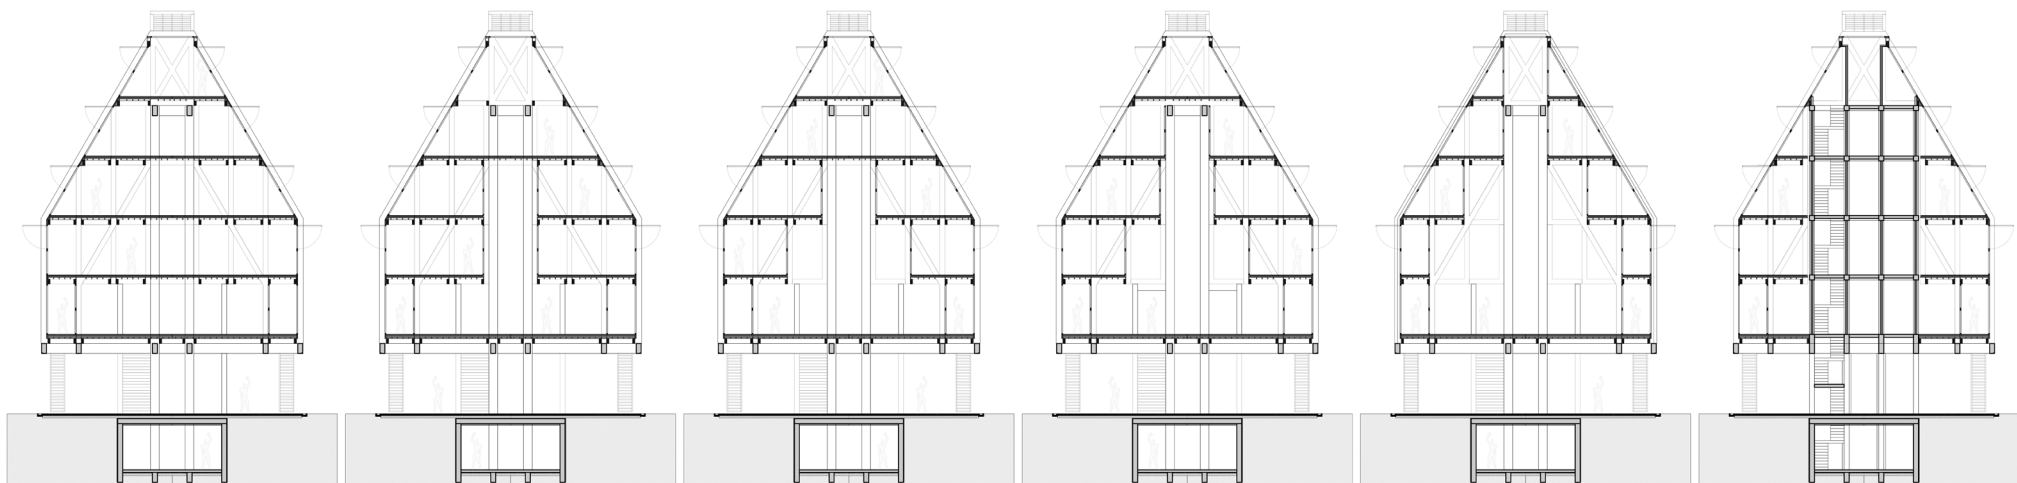

ROSICRUCIAN SYSTEM.

Structure (Symbolic) of the "Argha," or

"Arc." Also—

(Forms—exterior and interior—of the
"Ark of Noah," from the description of
Moses.)

Left

* Place of the "Escaped" Signs.

- | | | | | | | | | | | | | | | | |
|------------|-----------|-----------|--------------|---------|------------|----------|----------|------------|---------------|--------------|----------|------------|-------------|-------------|-----------|
| | | | | | | | | | | | | | | | |
| 1 Schuster | 2 Fischer | 3 Butcher | 4 Tuchmacher | 5 Weber | 6 Painters | 7 Müller | 8 Maurer | 9 Zimmerer | 10 Dachdecker | 11 Schneider | 12 Baker | 13 Sattler | 14 Schmiede | 15 Furrrier | 16 Gerber |

Level +14.40

Level +10.80

Level +7.20

Level +3.60

Level 0.00

Level -4.80

Level -8.20

+19.38

+14.40

+10.80

+7.20

+3.60

0.00

-4.80