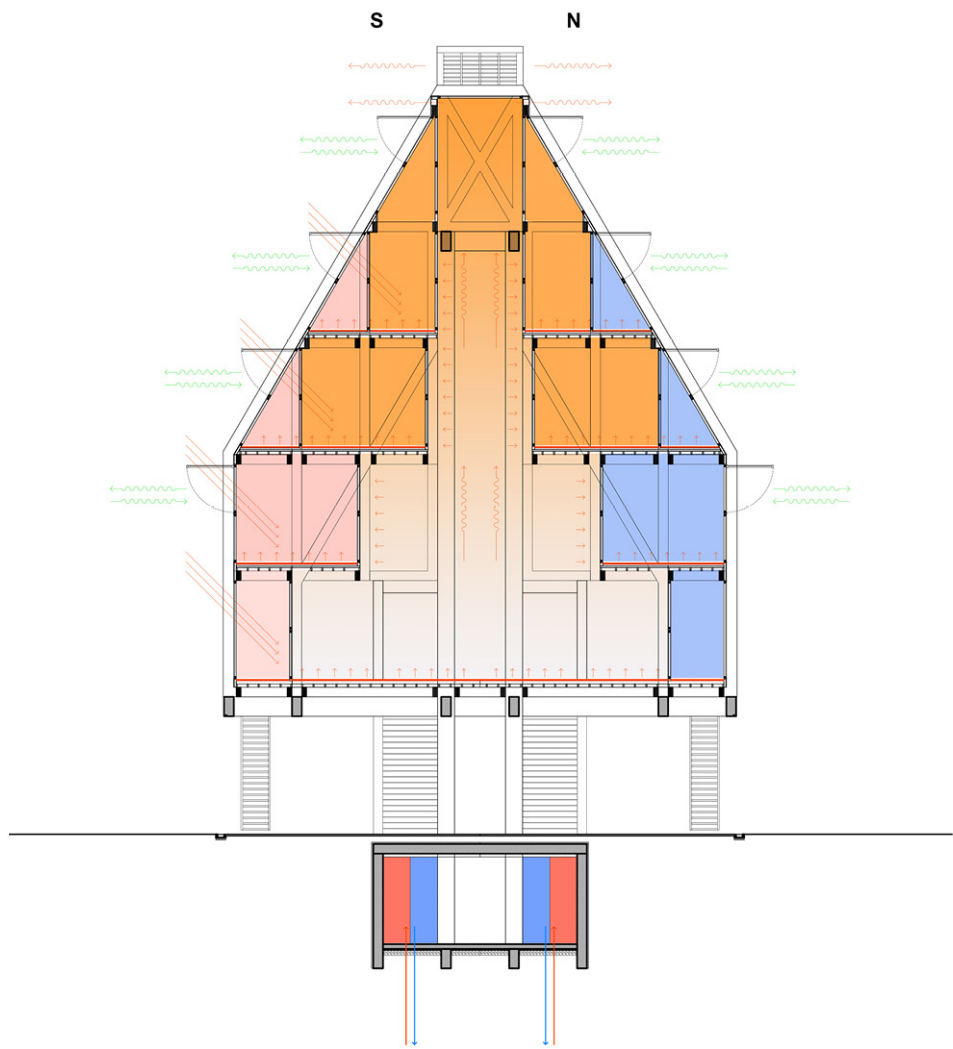

ROSICRUCIAN SYSTEM.

Structure (Symbolic) of the "Argha," or

"Arc." Also—

(Forms—exterior and interior—of the
"Ark of Noah," from the description of
Moses.)

Left

* Place of the "Escaped" Signs.

- | | | | | | | | | | | | | | | | |
|------------|-----------|-----------|--------------|---------|------------|----------|----------|------------|---------------|--------------|----------|------------|-------------|-------------|-----------|
| | | | | | | | | | | | | | | | |
| 1 Schuster | 2 Fischer | 3 Butcher | 4 Tuchmacher | 5 Weber | 6 Painters | 7 Müller | 8 Maurer | 9 Zimmerer | 10 Dachdecker | 11 Schneider | 12 Baker | 13 Sattler | 14 Schmiede | 15 Furrrier | 16 Gerber |

Level +14.40

Level +10.80

Level +7.20

Level +3.60

Level 0.00

Level -4.80

Level -8.20

+19.38

+14.40

+10.80

+7.20

+3.60

0.00

-4.80