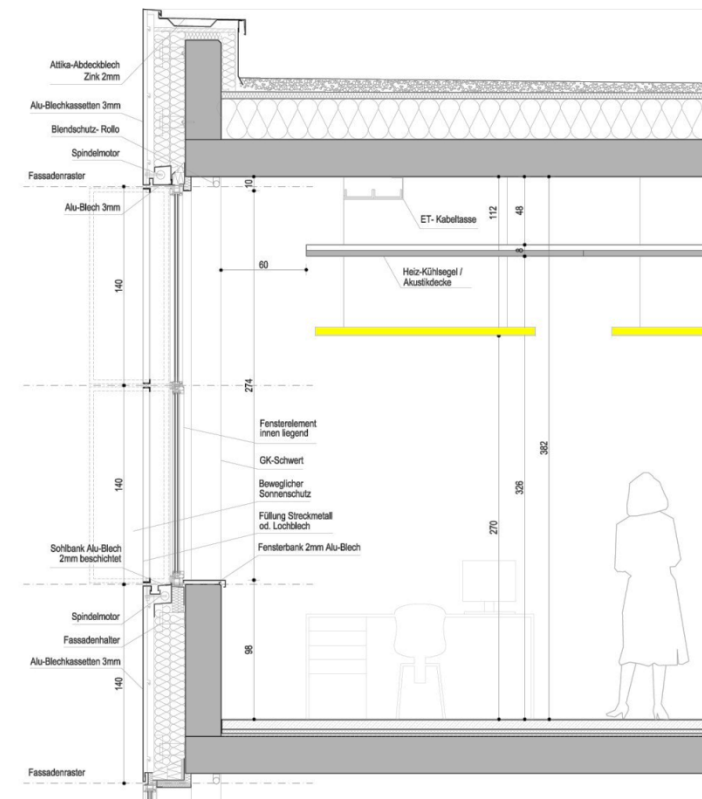

THE GLOBAL ARCHITECT?
THE GLOCAL ARCHITECT!
Roger Riewe

MED CAMPUS

Graz, Austria