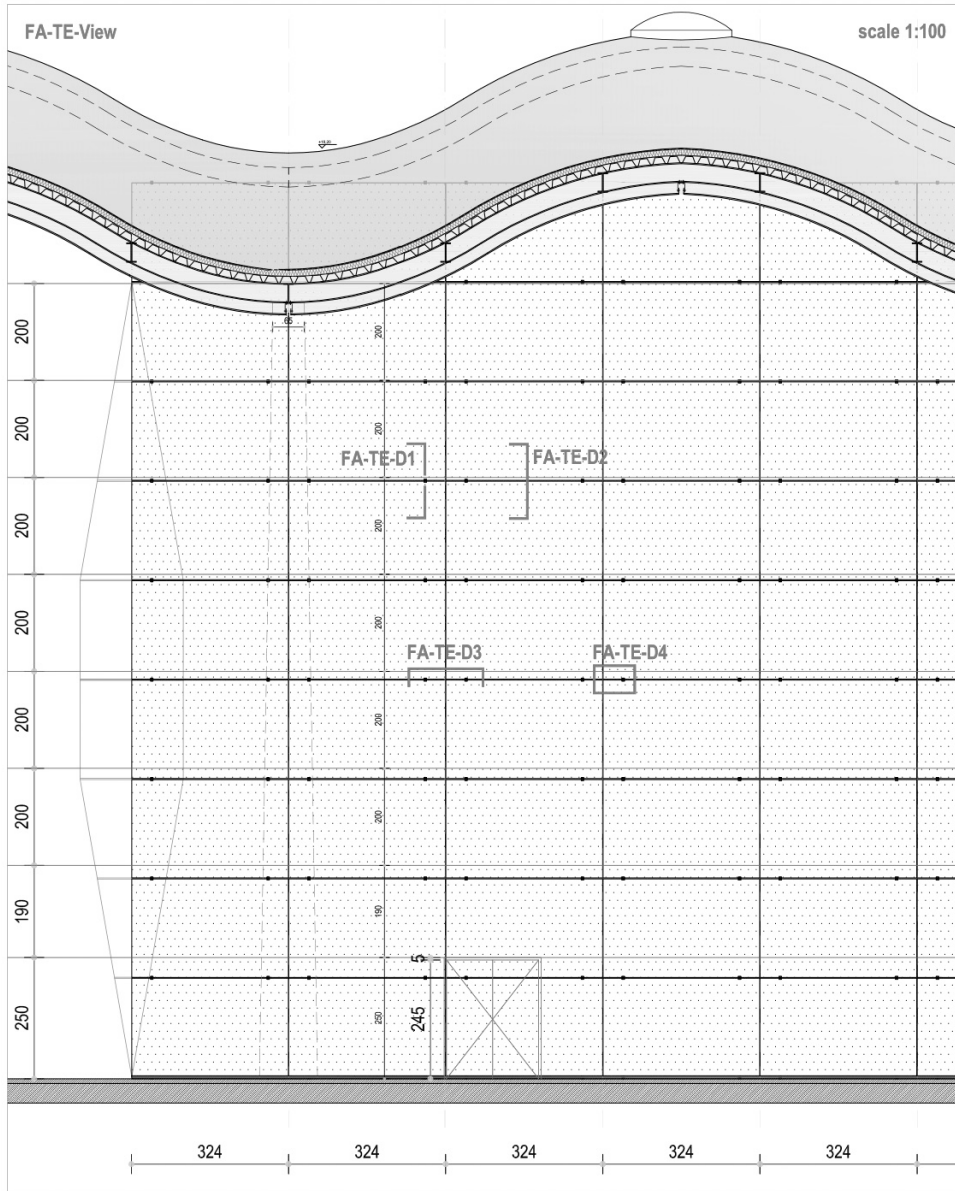

NEW BUGESERA INTERNATIONAL AIRPORT

Kigali, Rwanda

THE GLOBAL ARCHITECT?
THE GLOCAL ARCHITECT!
Roger Riewe

NEW BUGESERA INTERNATIONAL AIRPORT

Kigali, Rwanda

THE GLOBAL ARCHITECT?
THE GLOCAL ARCHITECT!
Roger Riewe