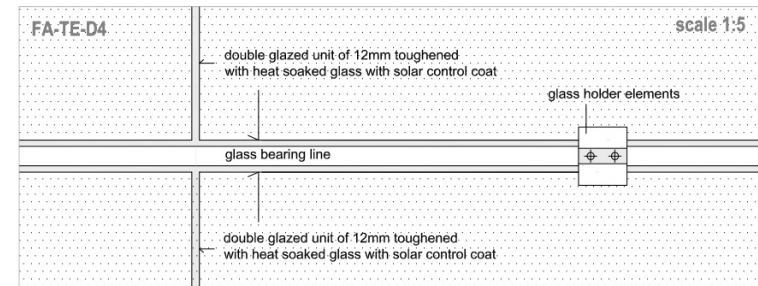

NEW BUGESERA INTERNATIONAL AIRPORT

Kigali, Rwanda

THE GLOBAL ARCHITECT?
THE GLOCAL ARCHITECT!
Roger Riewe

NEW BUGESERA INTERNATIONAL AIRPORT

Kigali, Rwanda

THE GLOBAL ARCHITECT?
THE GLOCAL ARCHITECT!
Roger Riewe