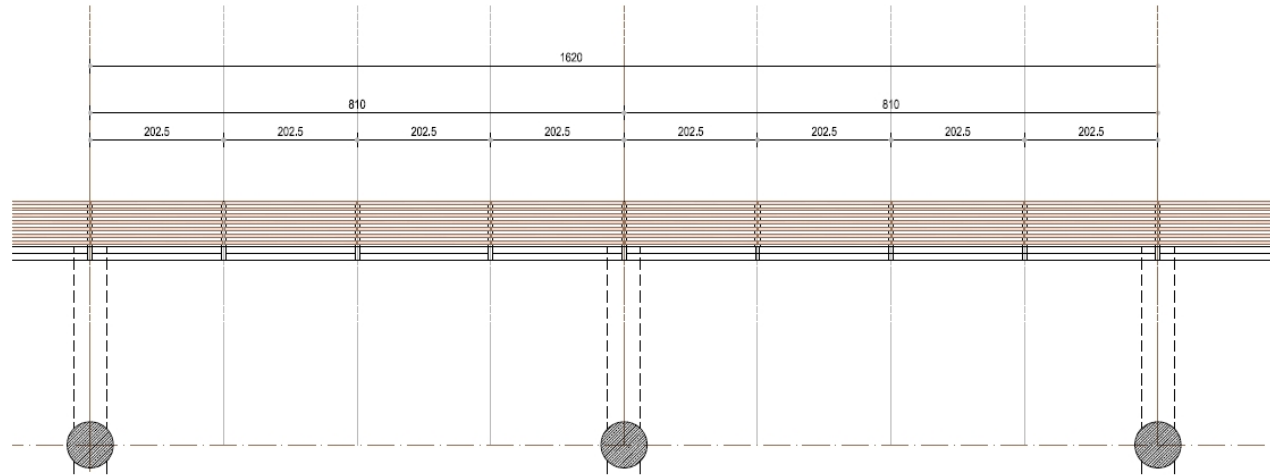

THE GLOBAL ARCHITECT?
THE GLOCAL ARCHITECT!
Roger Riewe

NEW BUGESERA INTERNATIONAL AIRPORT

Kigali, Rwanda