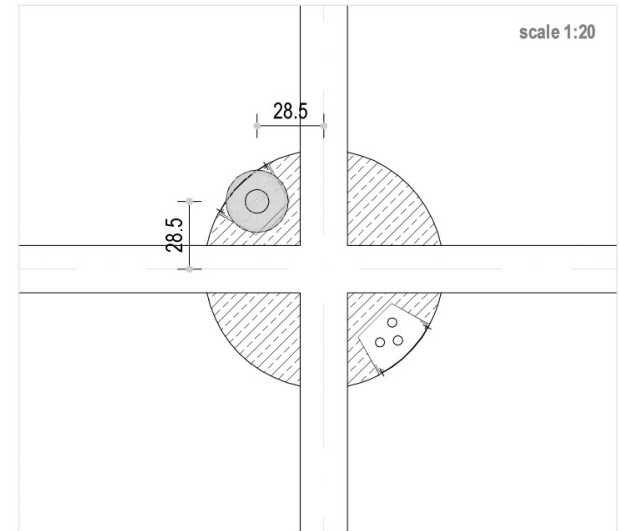

THE GLOBAL ARCHITECT?
THE GLOCAL ARCHITECT!
Roger Riewe

NEW BUGESERA INTERNATIONAL AIRPORT

Kigali, Rwanda

RO-01-D4