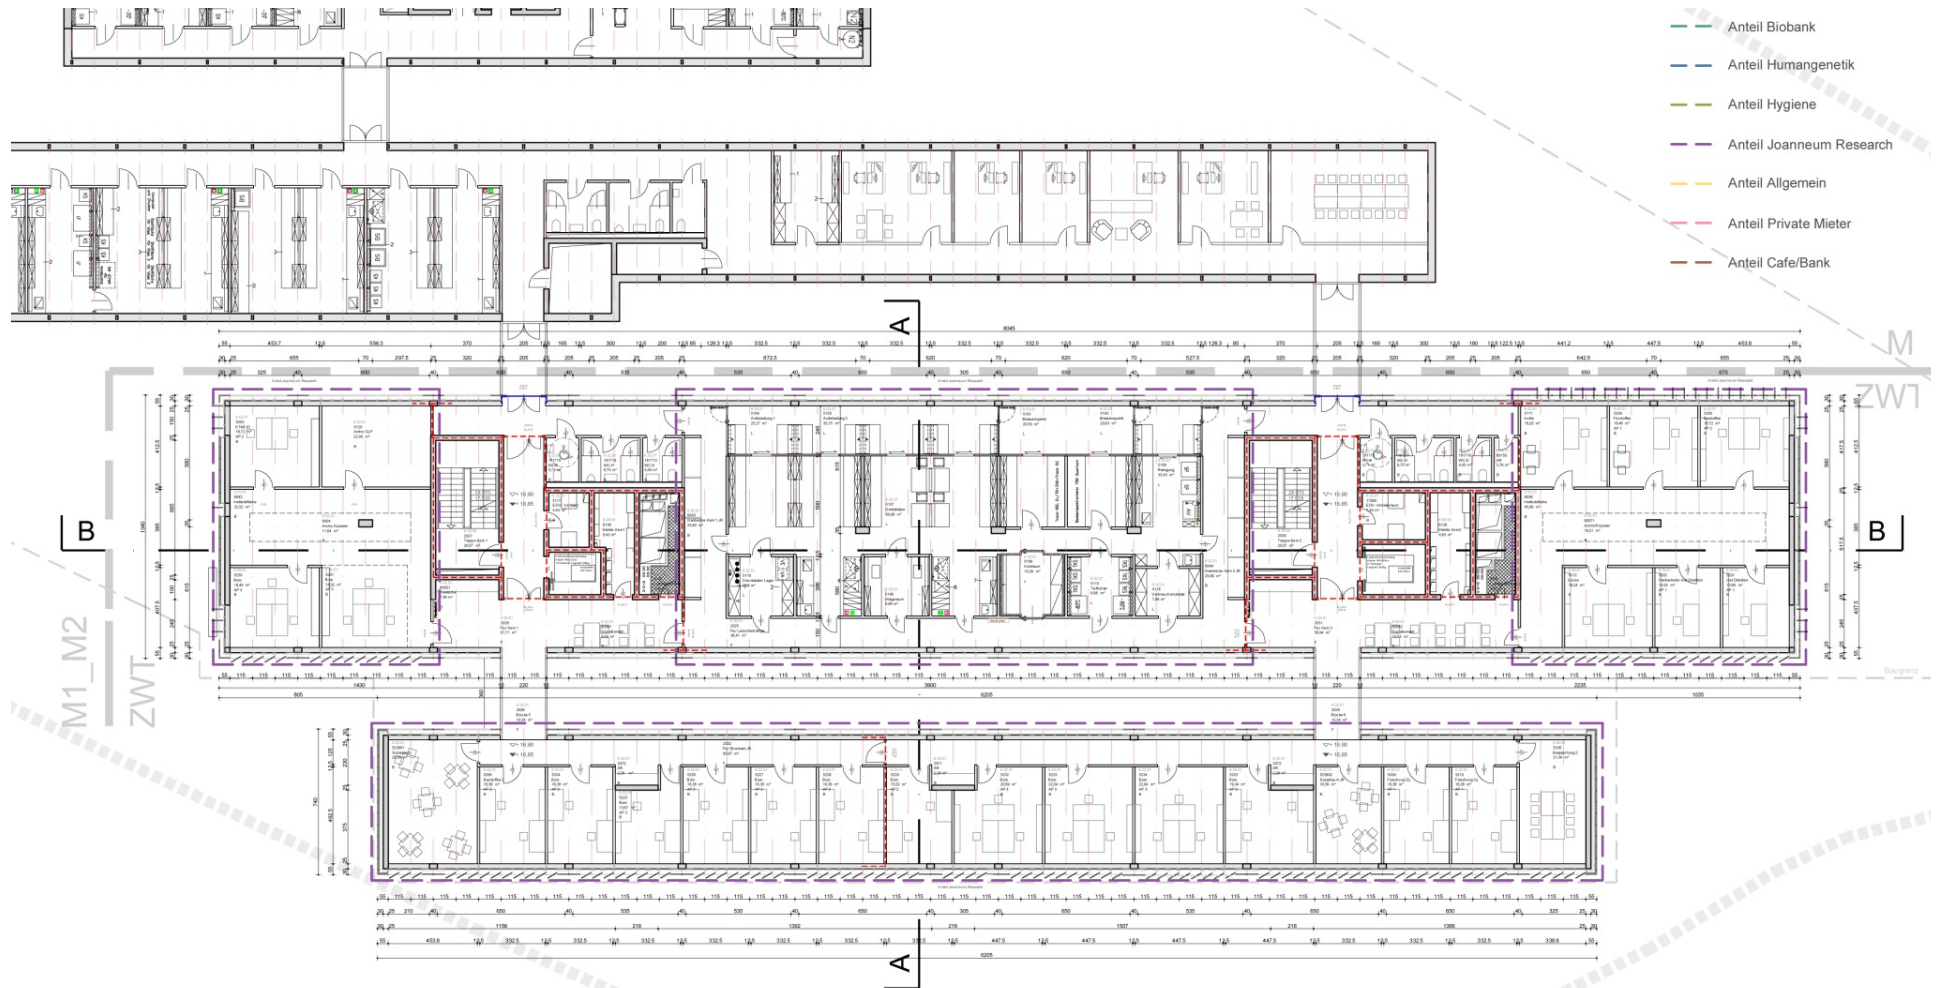

THE GLOBAL ARCHITECT?
THE GLOCAL ARCHITECT!
Roger Riewe

MED CAMPUS

Graz, Austria