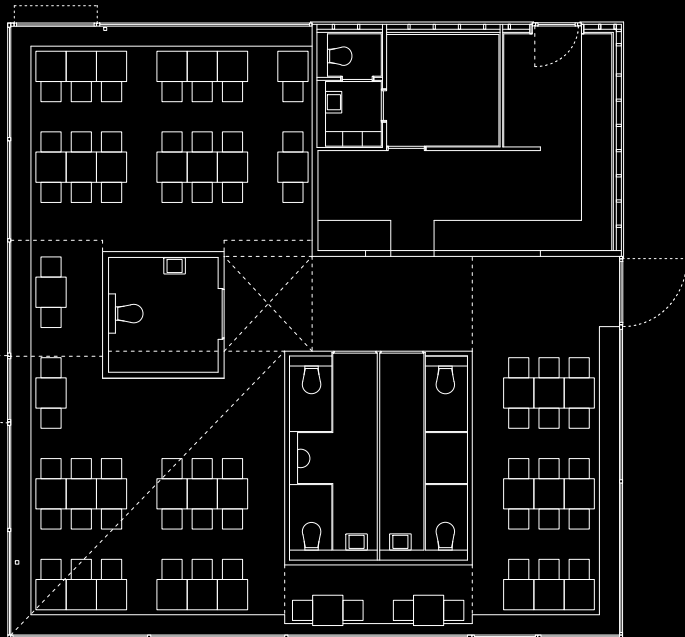

WHY HOW WHAT

THE PRACTICE OF AMUNT

ACE Conference, Barcelona
Perspectives: Young Architects Forum
23.11.2019

www.amunt.info

CONDITIONS OF FORM

JUST K
Low Energy House

JUST K | Living Space for 4 Children and 2 Adults

RECOMBINATION, TRANSLATION, MERGING

FRIED & ZIEGELWEIHER

FRIED | Barrel Vaulted Guest Room

Section A-A

CULTIVATION, ADAPTION, INTERWEAVING

Residential Expansions and Refurbishments

Section A-A

Architecture Reading Aid
Ahmedabad