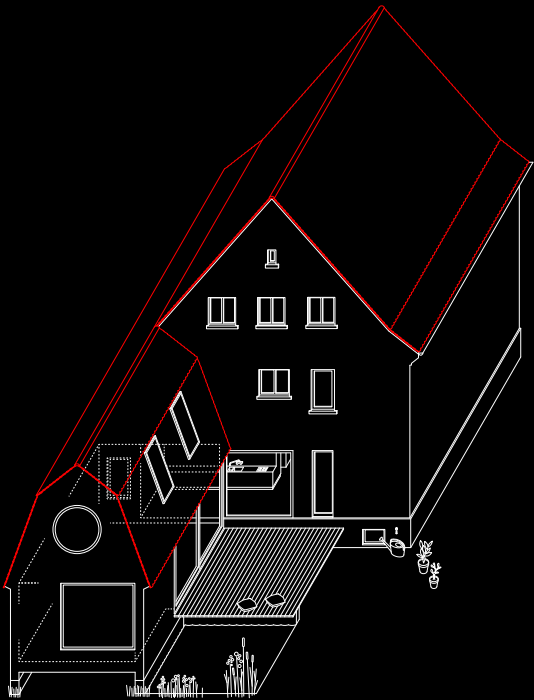

WHY HOW WHAT

THE PRACTICE OF AMUNT

ACE Conference, Barcelona
Perspectives: Young Architects Forum
23.11.2019

www.amunt.info

CONDITIONS OF FORM

JUST K
Low Energy House

JUST K | Living Space for 4 Children and 2 Adults

RECOMBINATION, TRANSLATION, MERGING

FRIED & ZIEGELWEIHER

FRIED | Barrel Vaulted Guest Room

Section A-A

CULTIVATION, ADAPTION, INTERWEAVING

Residential Expansions and Refurbishments

Section A-A

Architecture Reading Aid
Ahmedabad