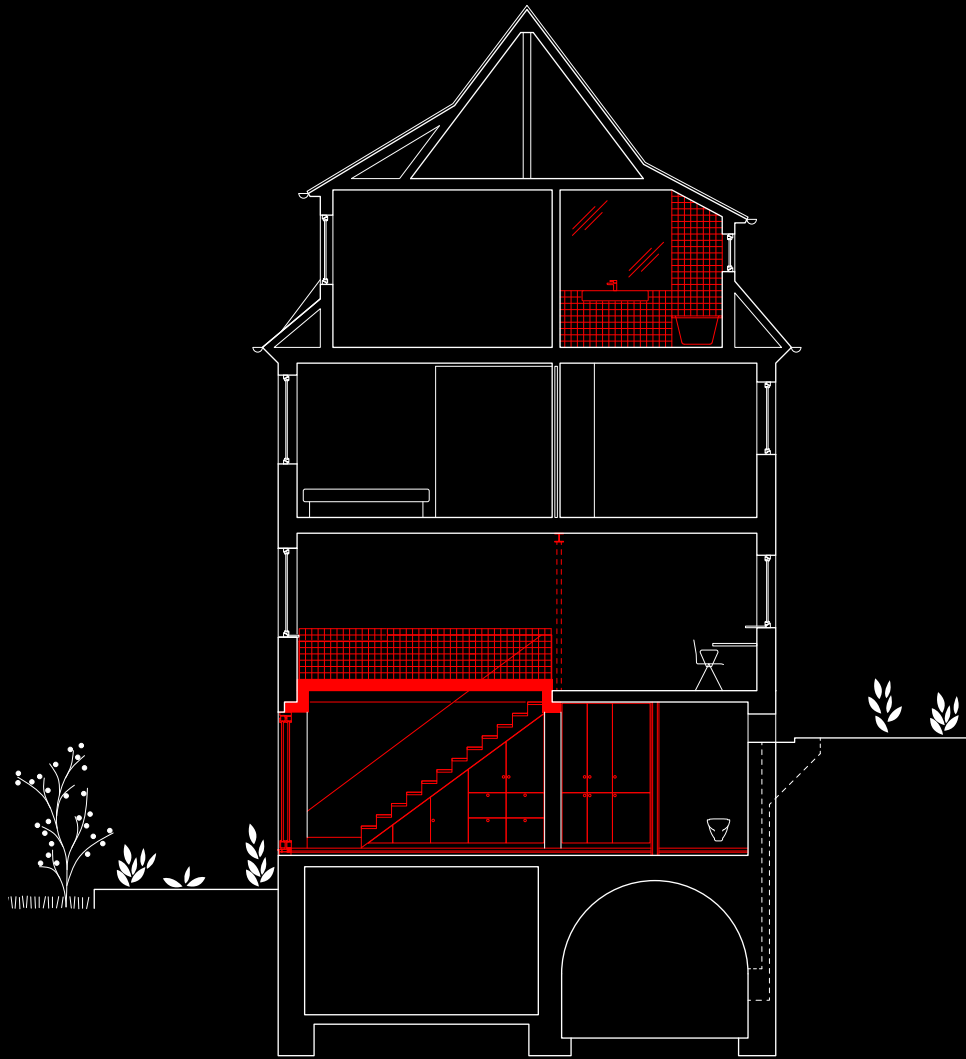

WHY HOW WHAT

THE PRACTICE OF AMUNT

ACE Conference, Barcelona
Perspectives: Young Architects Forum
23.11.2019

www.amunt.info

CONDITIONS OF FORM

JUST K
Low Energy House

JUST K | Living Space for 4 Children and 2 Adults

RECOMBINATION, TRANSLATION, MERGING

FRIED & ZIEGELWEIHER

FRIED | Barrel Vaulted Guest Room

Section A-A

CULTIVATION, ADAPTION, INTERWEAVING

Residential Expansions and Refurbishments

Section A-A

Architecture Reading Aid
Ahmedabad