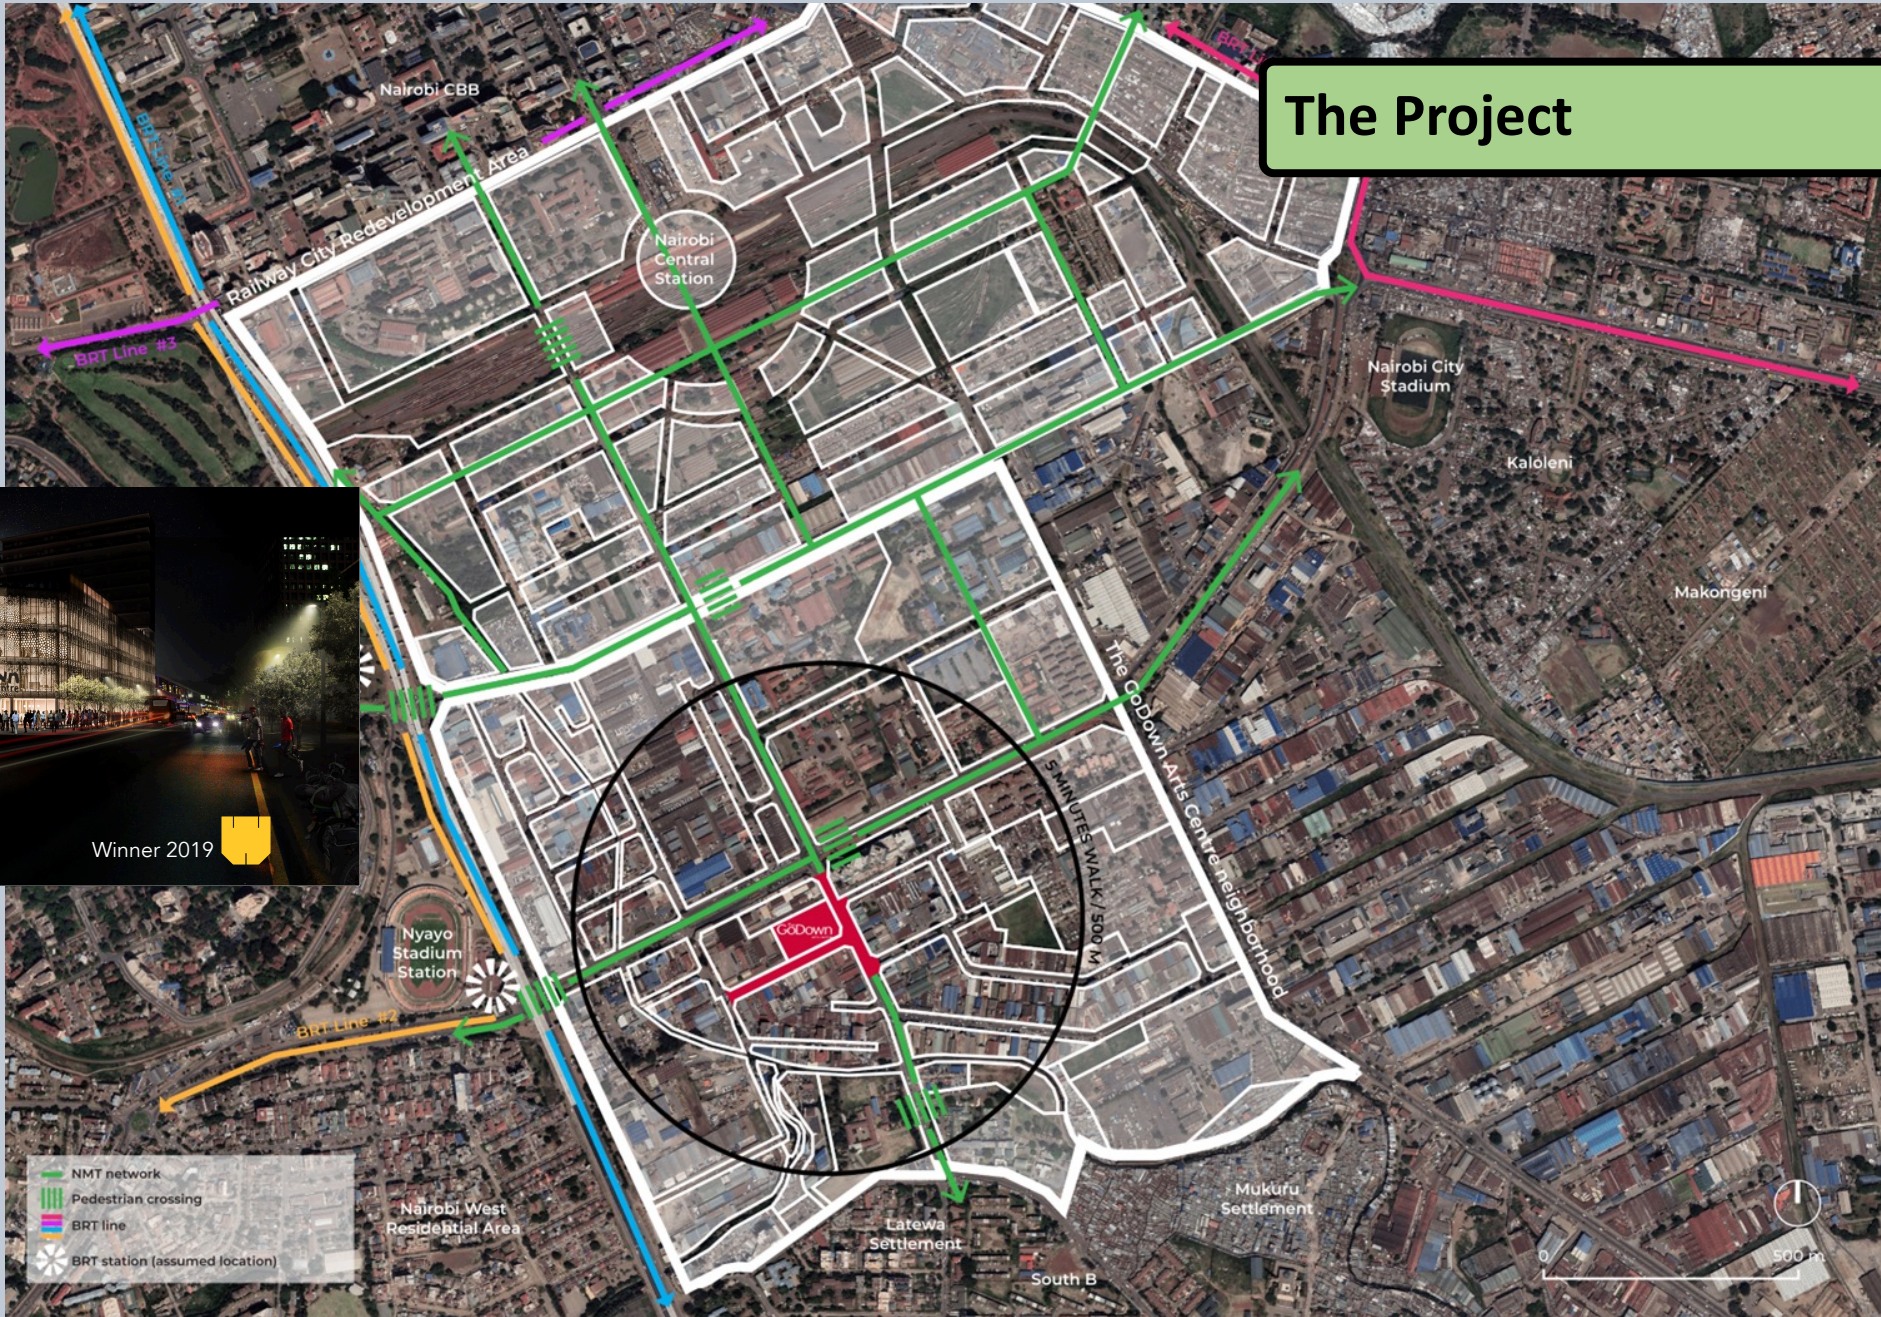

Internationalization

A Client Experience

The GoDown Transformation Project

Architects: White, Sweden & Planning Systems Services Ltd, Kenya

Joy Mboya

Perspectives

- Contextual realities
- Client vision
- Project: scope & implications / collaborations / capacities / processes
- Knowledge-sharing / finding common value bases

Local Context

The Client

The Project

International Firm

Local Impacts - Partner Firm, Client, Local Built Environment

Thank You